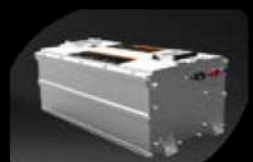

IMAGE FOR ILLUSTRATION PURPOSES ONLY

TURFMAN 800 AC

BODY & CHASSIS

TPO injection moulding front cowl

DIMENSIONS

Turfman 800: 118"x 55" x 79"

Cargo box: 43"x 46"x 11"

POWER

Lithium 130AH battery

48V 6.3KW AC motor

400 AMP Curtis AC Controller

19mph max speed

FEATURES

- Black dashboard with four cup holders/ cell phone holder
- 14" Color Matched Off Road Tire
- Speedometer
- USB
- Evolution on-board smart charger
- LED Headlights, LED tail lights, brake lights, turn signals, horn
- Rear view mirrors
- Clear foldable windshield

Luxury steering wheel

Color matched Dash with four cup holders/cell phone holder

14" Color Matched Off Road Tire

Two tone seat

Lithium battery

Optional color

WHITE