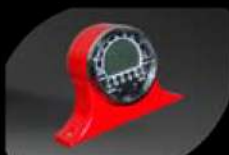

CARRIER 8 AC

BODY & CHASSIS

TPO injection moulding front and rear body

DIMENSIONS

Carrier 8: 176" x 55" x 76"

POWER

Lithium 130AH battery
48V 6.3KW AC motor
400 AMP Curtis AC Controller
19mph max speed

FEATURES

- Black dashboard with four cup holders/ cell phone holder
- Plastic rear seat kit with storage & cup/ cell phone holders
- 14"Alum Wheel 215/35R14 Radial DOT Tire
- USB
- LED Headlights, LED tail lights, brake lights, turn signals, horn
- Rear view mirrors
- Clear foldable windshield
- Extended roof

Speedometer

Black dashboard with four cup holders/cell phone holder

14"aluminum wheel radial tire

Two tone seat

Plastic rear seat kit with storage & cup/cell phone holders

Optional color

WHITE	YELLOW	BLUE	RED
SILVE	GOLD	NAVY BLUE	CANDY APPLE
BLACK	LIME GREEN	COPPER	